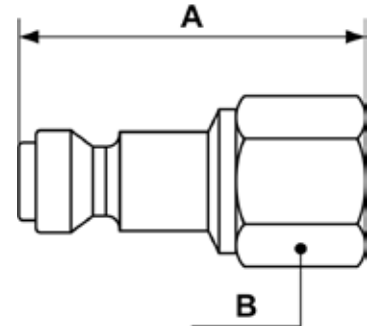

PLUG 3/8» AUTOMOTIVE PROFILE

Female plug

Profile : TRUFLATE

ID passage

3/8"

Part number	Female thread	Net weight (Kg)	Dim. A (inch)	Dim. B (inch)
URP 086201	NPT1/4	0,0406	1.81	0.67
URP 086202	NPT3/8	0,053	1.85	0.67
URP 086203	NPT1/2	0,0752	1.97	0.87